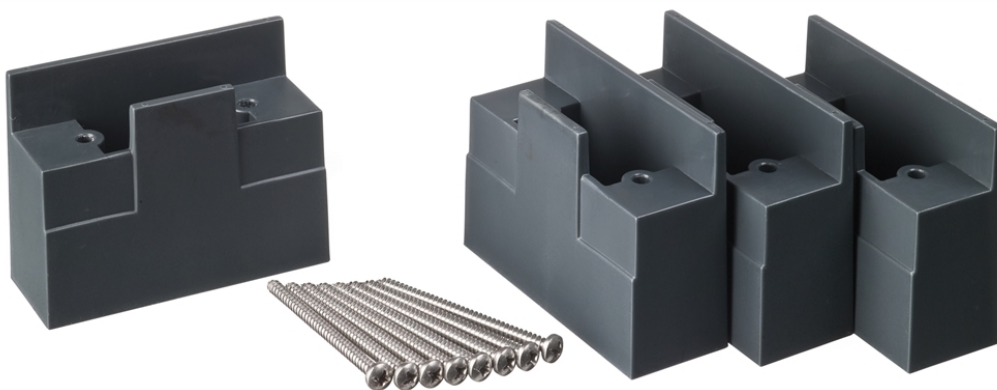

[Accessories](#) > [Accessories](#) > [Drip trays and pedestals](#) > [Feet Bolero Turbo (XL)](#)

Feet Bolero Turbo (XL)

4 Pieces. To raise the machine with 30 mm to obtain a tap height of 275 mm.

Specifications

Article number

7.270.505.101