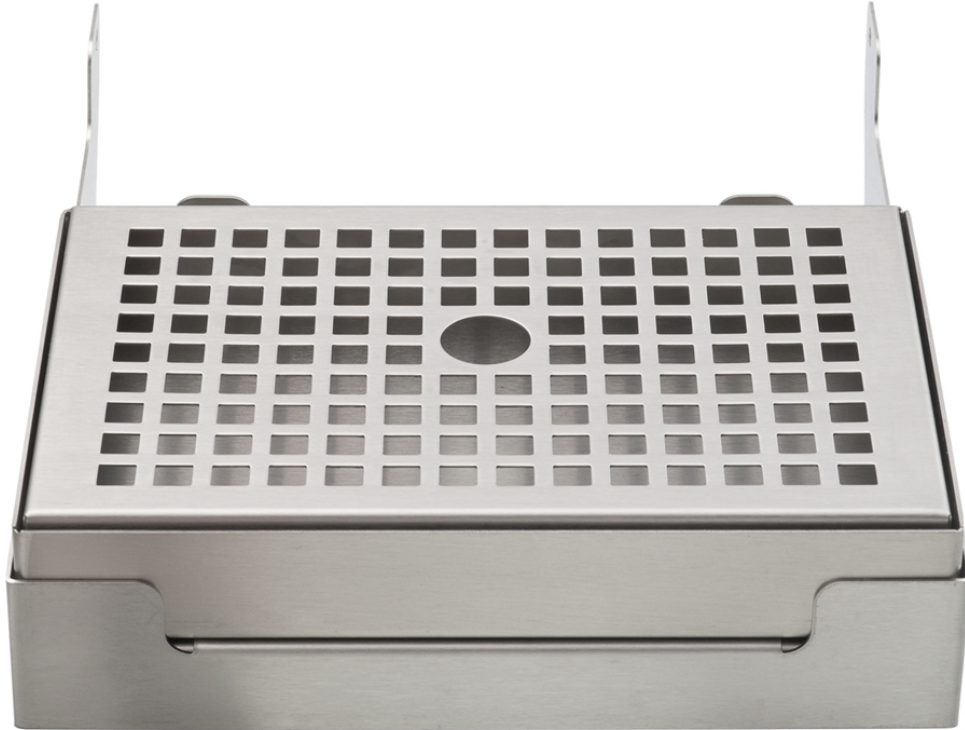

[Accessories](#) > [Accessories](#) > [Drip trays and pedestals](#) > [Drip tray column B HW W](#)

Drip tray column B HW W

This stainless steel drip tray is easy to place and clean.

Specifications

Article number

7.110.330.501 For decanters