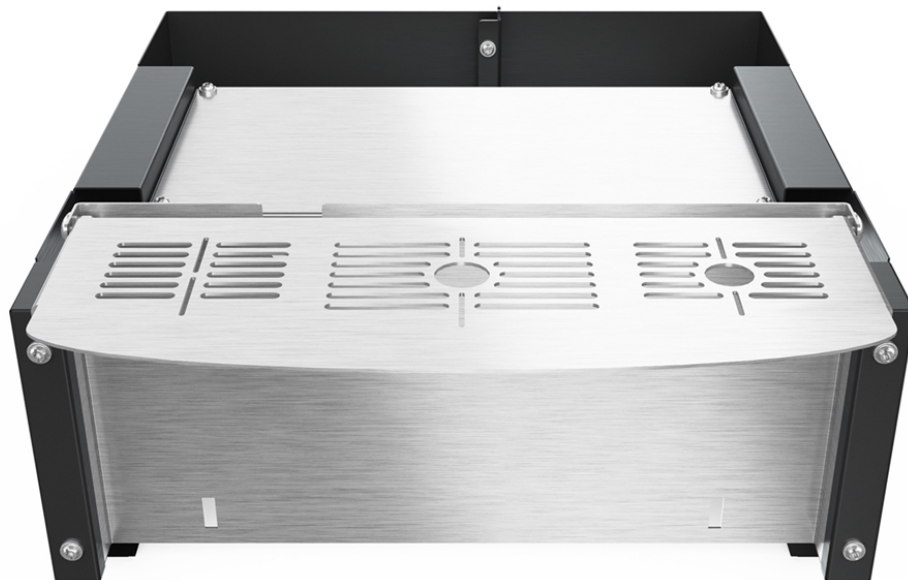

Are you using a pedestal?

Then choose the larger drip tray: drip tray for Sego on a pedestal. This drip tray has enough room for one day of automatic 'clean flush' rinsing water.

The same applies to both models:

- Made of black plastic.
- Easy to remove.
- Easily rinsed under the tap.

Specifications

Article number

7.270.628.101 Drip tray for Sego on a pedestal

[Accessories](#) > [Accessories](#) > [Drip trays and pedestals](#) > [Pedestal Bolero 32 and 43](#)