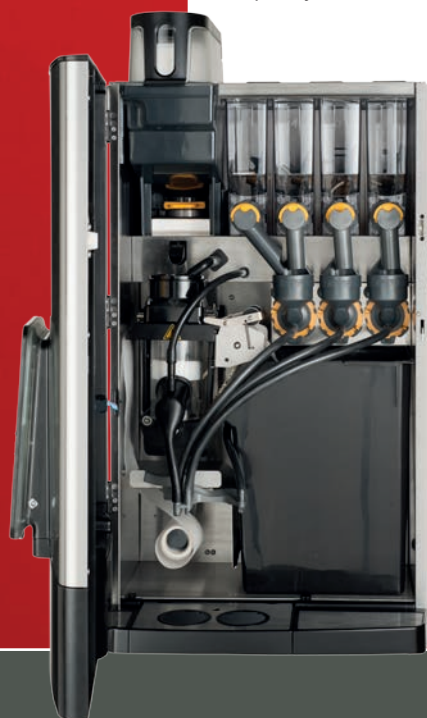

■ FreshOne G

The FreshOne G is similar to the FreshOne, but features a single large canister for coffee beans. The FreshOne G has a high-quality grinder ensuring that each cup of coffee is prepared using freshly ground beans, thereby improving the quality and freshness of your cup of coffee.